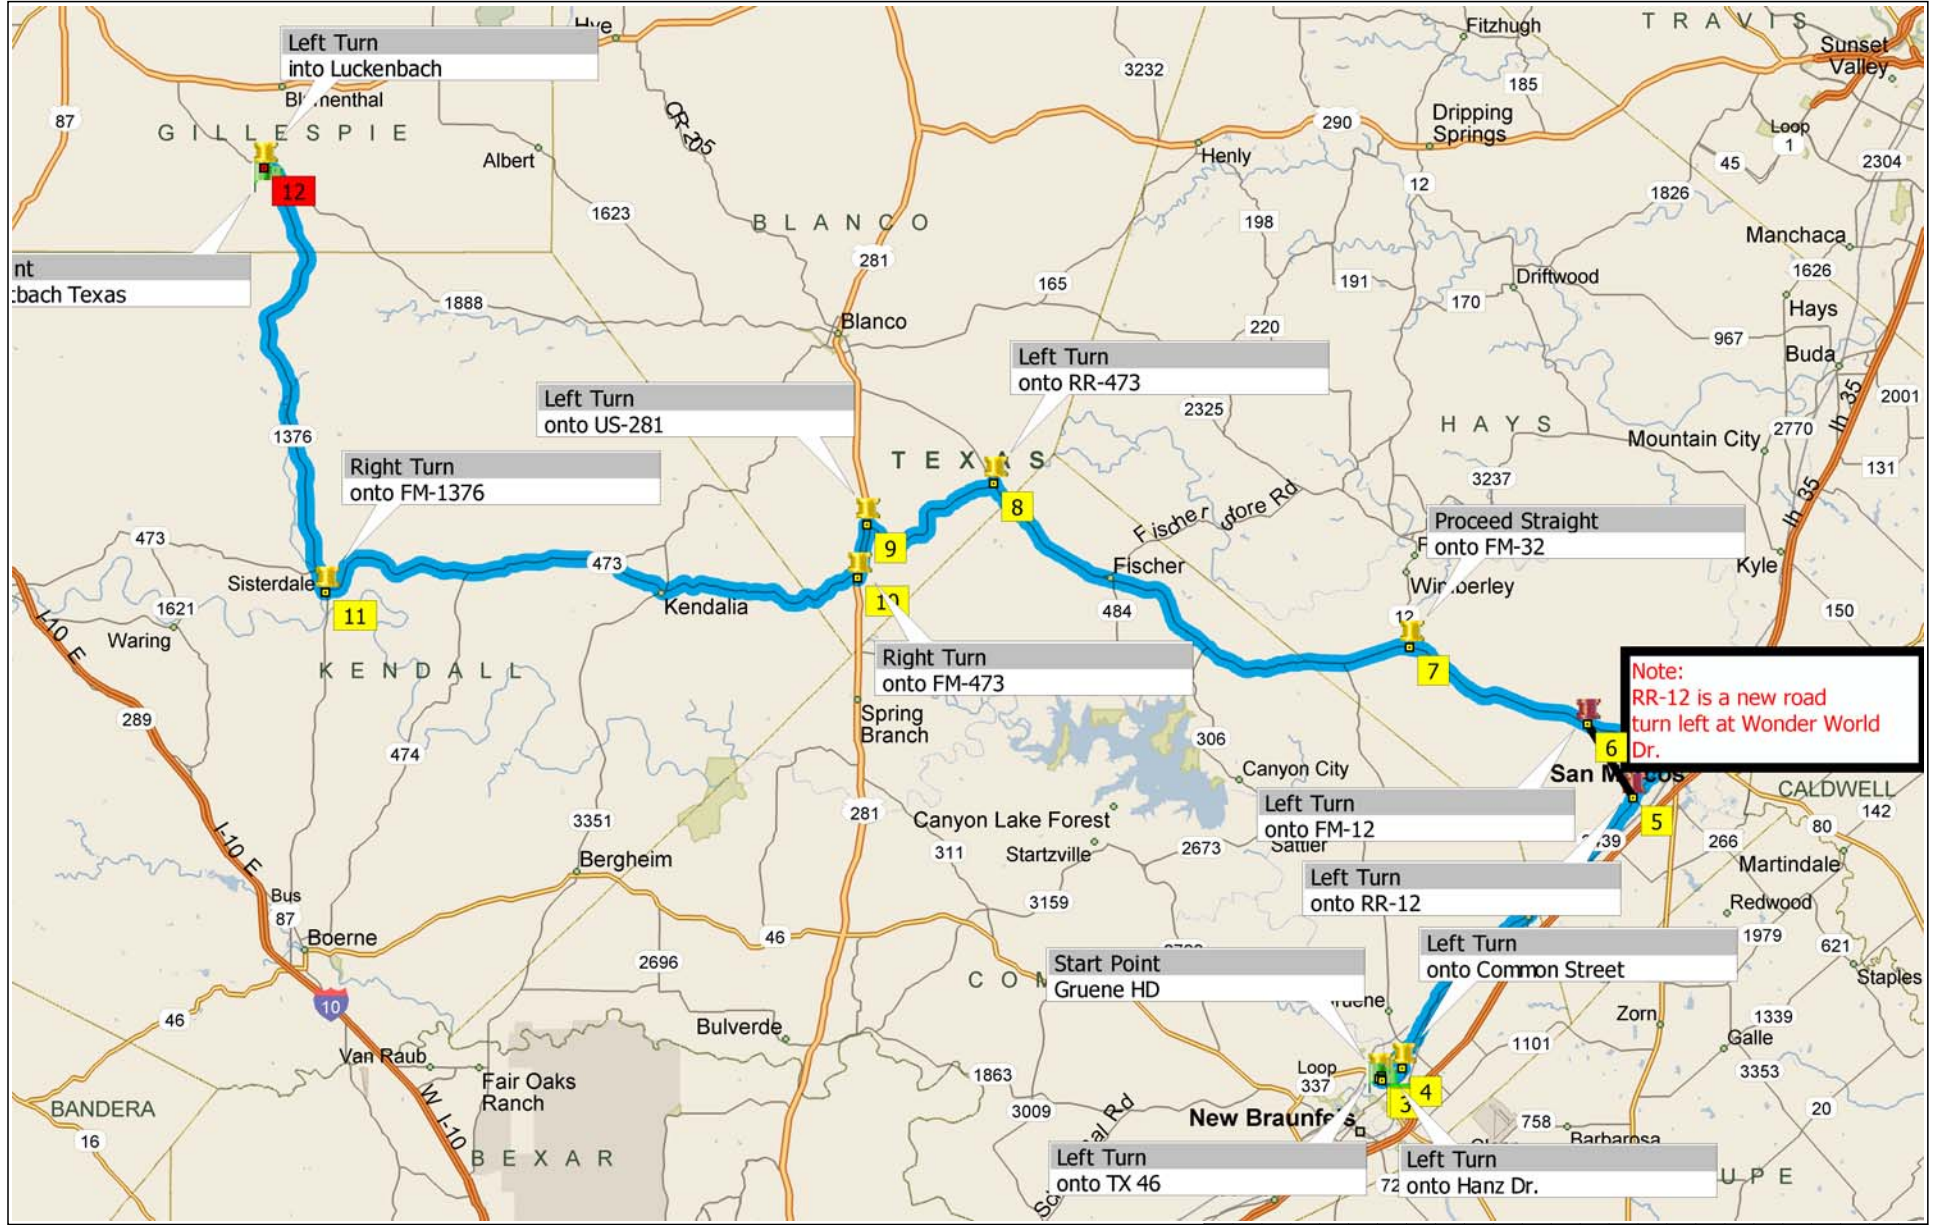

Gruene HD to Luckenbach, Texas

87.2 miles; 1 hour, 36 minutes